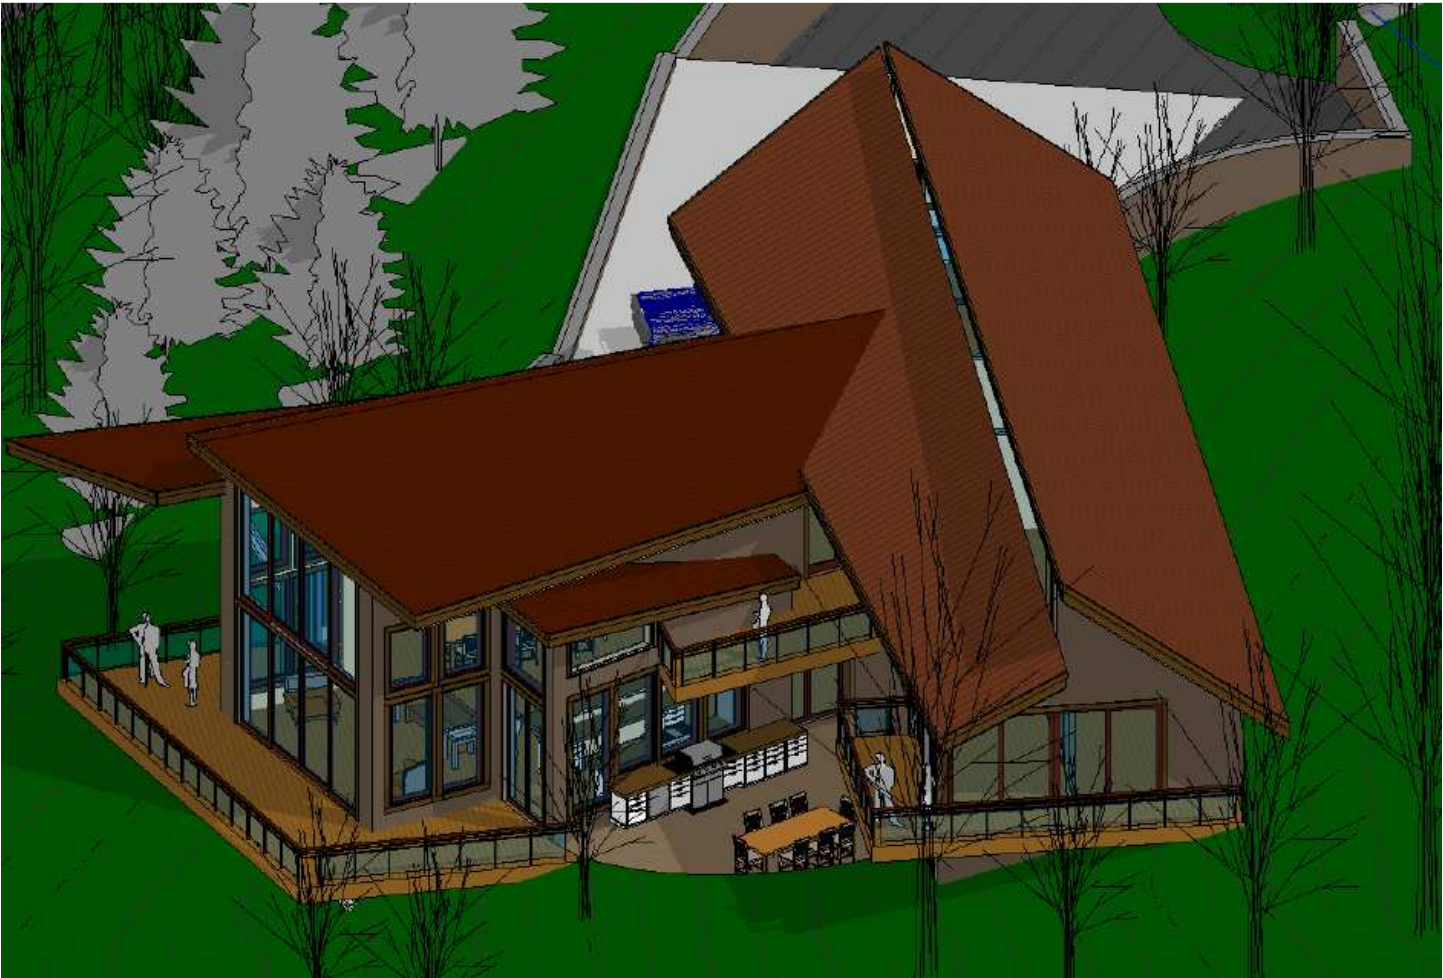

GERALD ROSS

ARCHITECTS

(970) 925-1157

www.aspenarchitect.com

ARJOE CONCEPT

ENTRY LEVEL

UPPER LEVEL