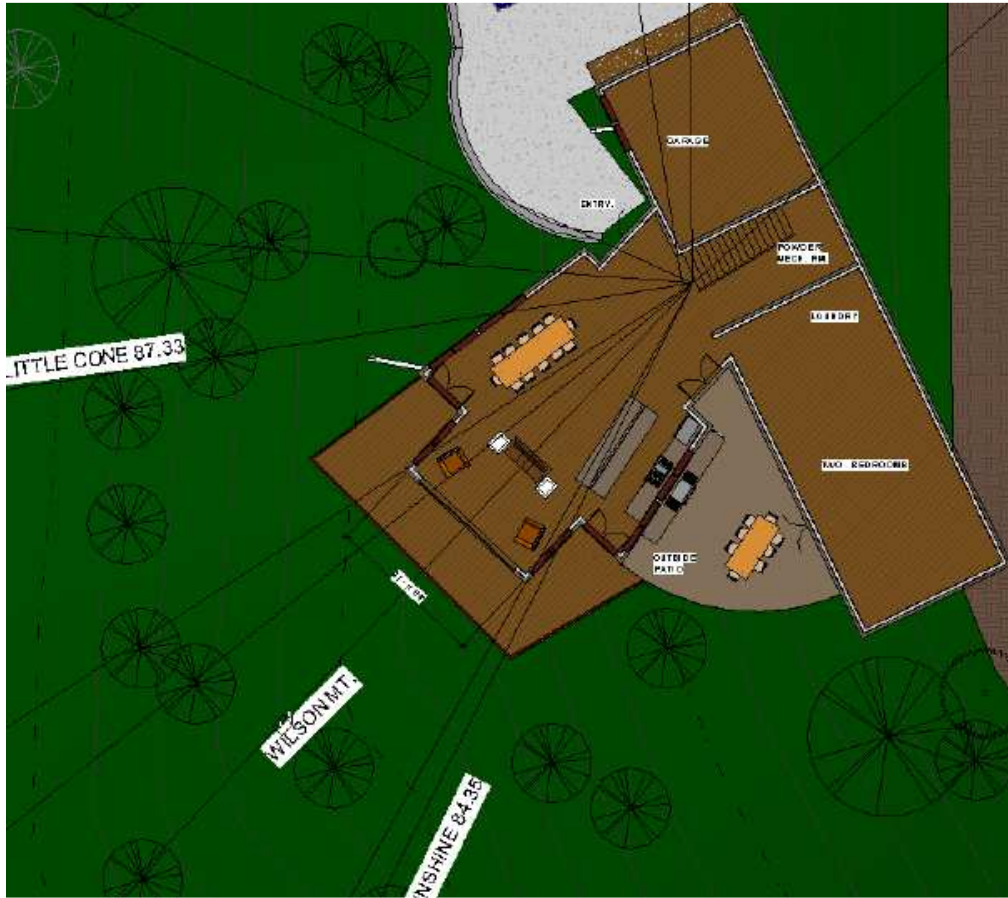

GERALD ROSS

ARCHITECTS

(970) 925-1157

www.aspenarchitect.com

ARJOE CONCEPT

ENTRY LEVEL

UPPER LEVEL