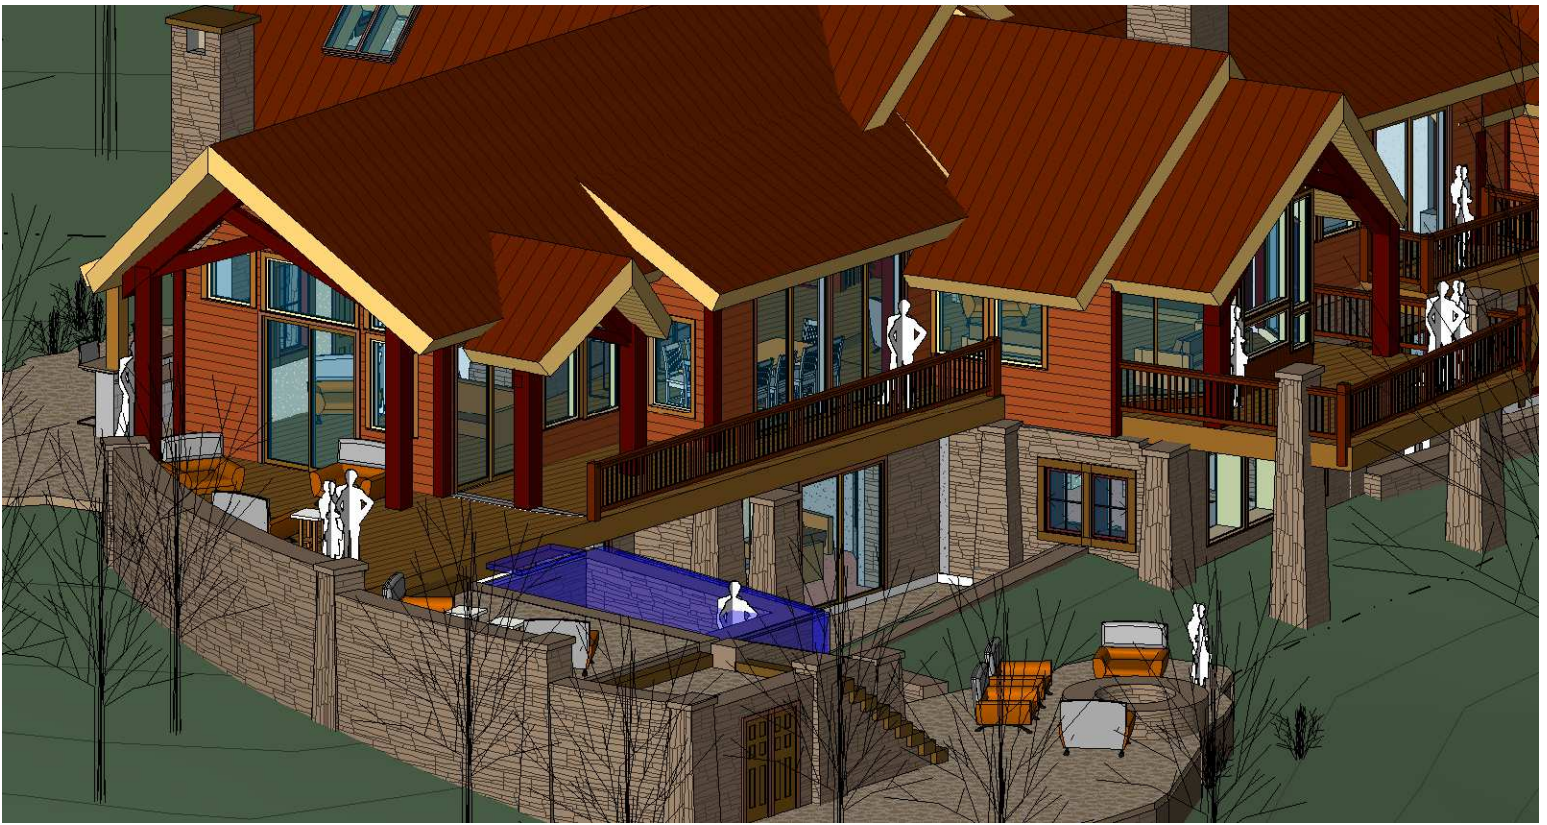

GERALD ROSS

ARCHITECTS

(970) 708-1392

www.telluridearchitect.com

ALDASORO PROJECT

ENTRY LEVEL

LOWER LEVEL

UPPER LOFT