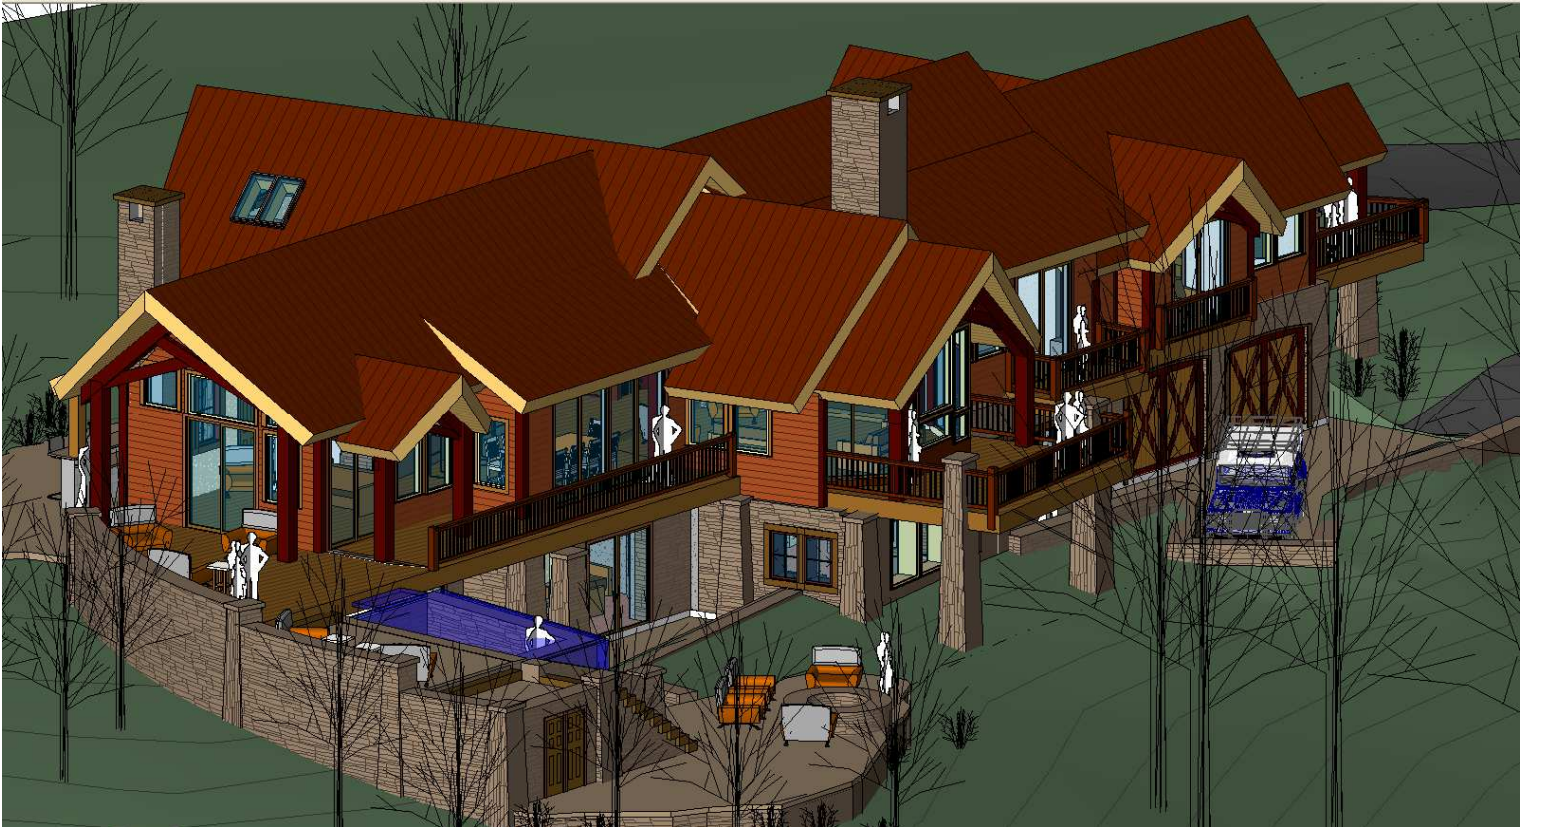

GERALD ROSS

ARCHITECTS

(970) 708-1392

www.telluridearchitect.com

ALDASORO PROJECT

ENTRY LEVEL

LOWER LEVEL

UPPER LOFT